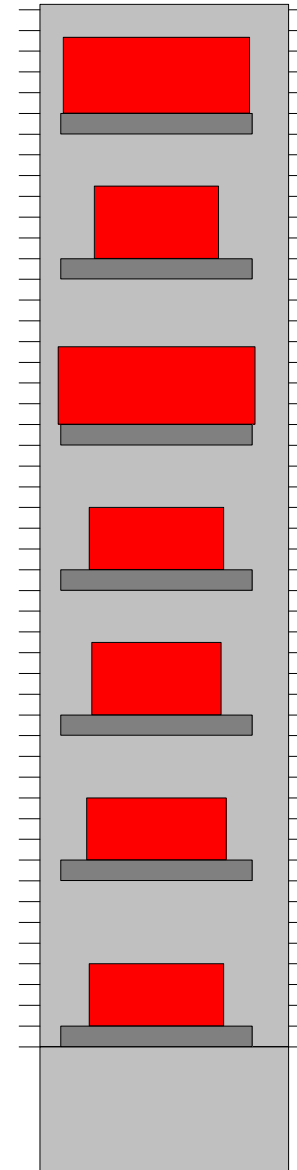

2020 National Hershey King Rack

Gum

Mint

Chocolate
King Size

Chocolate
Standard Size

Non-Chocolate
(King Size &
Standard Size)

Shelf Schematic Report

Planogram #6 Name: 2020 National Hershey King Rack Height: 4 ft 8.3 in Width: 1 ft Depth: 1 ft # of segments: 1							
Shelf	Shelf 1	Width: 9.3 in	Depth: 10.0 in	Height from floor: 50.0 in	Available Linear: 0.3 in		
UPC		11 digit UPC	Name		Manufacturer	Width	Facings
#1	3400000480	34000004805	REESES P-BTR CUPS KS		HERSHEY	8.90 in	1
Shelf	Shelf 2	Width: 9.3 in	Depth: 10.0 in	Height from floor: 43.0 in	Available Linear: 3.3 in		
UPC		11 digit UPC	Name		Manufacturer	Width	Facings
#1	3400000229	34000002290	KIT KAT KS		HERSHEY	6.10 in	1
Shelf	Shelf 3	Width: 9.3 in	Depth: 10.0 in	Height from floor: 35.0 in	Available Linear: -0.3 in		
UPC		11 digit UPC	Name		Manufacturer	Width	Facings
#1	3400000203	34000002030	REESESTICKS WAFERS KS		HERSHEY	8.60 in	1
Shelf	Shelf 4	Width: 9.3 in	Depth: 10.0 in	Height from floor: 28.0 in	Available Linear: 2.8 in		
UPC		11 digit UPC	Name		Manufacturer	Width	Facings
#1	3400000035	34000000357	REESES FAST BREAK BAR KS		HERSHEY	7.65 in	1
Shelf	Shelf 5	Width: 9.3 in	Depth: 10.0 in	Height from floor: 21.0 in	Available Linear: 3.0 in		
UPC		11 digit UPC	Name		Manufacturer	Width	Facings
#1	3400043095	34000430956	REESES BIG CUP KS		HERSHEY	6.40 in	1
Shelf	Shelf 6	Width: 9.3 in	Depth: 10.0 in	Height from floor: 14.0 in	Available Linear: 2.5 in		
UPC		11 digit UPC	Name		Manufacturer	Width	Facings
#1	3400000221	34000002214	HERSHEYS MILK CHOC/ALMONDS KS		HERSHEY	5.80 in	1
Shelf	Shelf 7	Width: 9.3 in	Depth: 10.0 in	Height from floor: 6.0 in	Available Linear: 2.8 in		
UPC		11 digit UPC	Name		Manufacturer	Width	Facings
#1	3400000220	34000002207	HERSHEYS MILK CHOC KS		HERSHEY	5.80 in	1