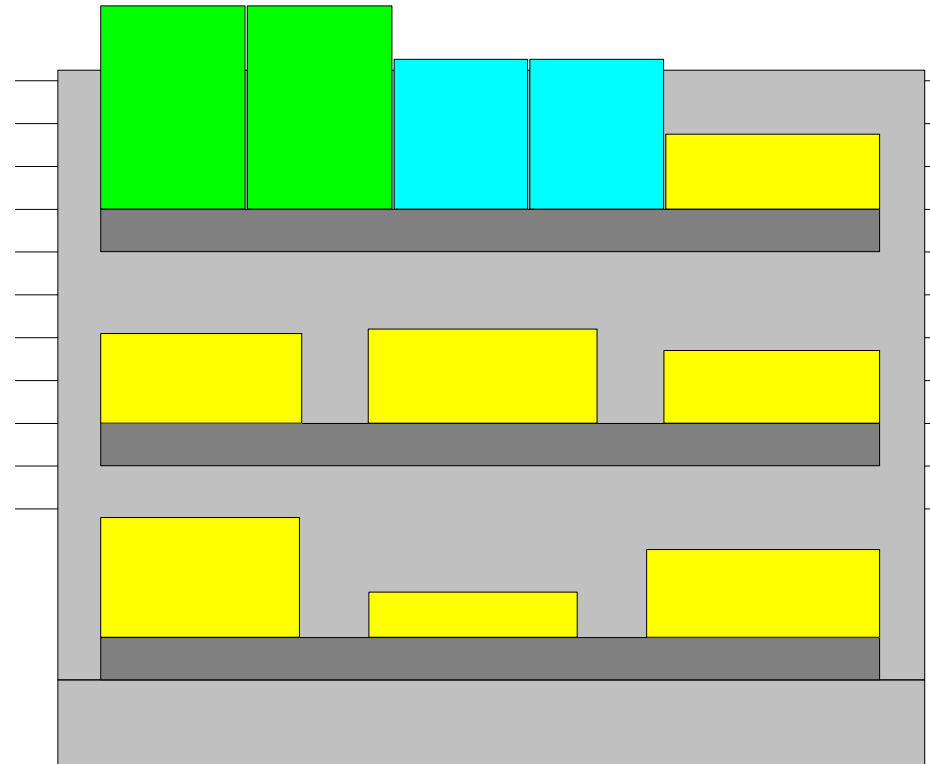

2020 National Hershey Counter Rack

 Gum  Mint  Chocolate King Size  Chocolate Standard Size  Non-Chocolate (King Size & Standard Size)

Shelf Schematic Report

Planogram #6 Name: 2020 National Hershey Counter Rack Height: 1 ft 4.3 in Width: 1 ft 8.3 in Depth: 0 ft 9.4 in # of segments: 1

Shelf	Shelf 1	Width: 18.2 in	Depth: 8.0 in	Height from floor: 12.0 in	Available Linear: 0.2 in		
	UPC	11 digit UPC	Name	Manufacturer	Width	Facings	
#1	3400000843	34000008438	ICE BREAKERS ICE CUBES CUBE PK PEPPER...	HERSHEY	2.51 in	1	
#2	3400000847	34000008476	ICE BREAKERS ICE CUBES CUBE PK SPEARMI...	HERSHEY	2.51 in	1	
#3	3400000007	34000000074	ICE BREAKERS MINTS COOL MINT	HERSHEY	3.00 in	1	
#4	3400000009	34000000098	ICE BREAKERS S/F MINTS WNTRGRN	HERSHEY	3.00 in	1	
#5	1070080722	10700807229	PAYDAY PEANUT CARAMEL BAR	HERSHEY	5.00 in	1	
Shelf	Shelf 2	Width: 18.2 in	Depth: 8.0 in	Height from floor: 7.0 in	Available Linear: 3.1 in		
	UPC	11 digit UPC	Name	Manufacturer	Width	Facings	
#1	3400000440	34000004409	REESES P-BTR CUPS	HERSHEY	4.70 in	1	
#2	3400000240	34000002405	HERSHEYS MILK CHOC BAR	HERSHEY	5.35 in	1	
#3	3400000241	34000002412	HERSHEYS ALMOND BAR	HERSHEY	5.05 in	1	
Shelf	Shelf 3	Width: 18.2 in	Depth: 8.0 in	Height from floor: 2.0 in	Available Linear: 3.2 in		
	UPC	11 digit UPC	Name	Manufacturer	Width	Facings	
#1	3400000246	34000002467	KIT KAT	HERSHEY	4.65 in	1	
#2	3400000320	34000003204	ALMOND JOY	HERSHEY	4.87 in	1	
#3	3400000239	34000002399	HERSHEYS COOKIE'N'CREME	HERSHEY	5.45 in	1	