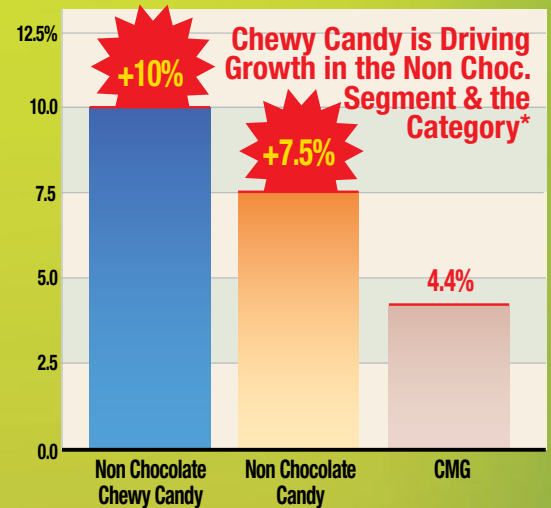

Two textures for a unique candy experience

- Chewy candy surrounding a soft, flavorful filling

HERSHEY'S®

www.hersheysvending.com

The JOLLY RANCHER® Brand is Gaining Momentum and Gaining Sales

Stock JOLLY RANCHER® Awesome Twosome™ Chews in your vending machines

JOLLY RANCHER®
Awesome Twosome™ Chews
1.8 oz., 12/18ct.
Item# 10700-45014

**Available
7/1/10**

*Nielsen FDMxC 52 weeks ending 10/31/09

Contact your Hershey representative or local Vend Product Distributor.