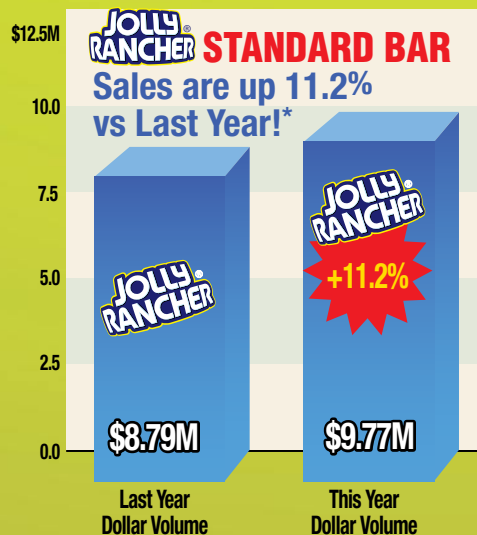

Two textures for a unique candy experience

- Chewy candy surrounding a soft, flavorful filling

HERSHEY'S®

www.hersheysvending.com

The JOLLY RANCHER® Brand is Gaining Momentum and Gaining Sales

Stock JOLLY RANCHER® Awesome Twosome™ Chews in your vending machines

JOLLY RANCHER®
Awesome Twosome™ Chews
1.8 oz., 12/18ct.
Item# 10700-45014

**Available
7/1/10**

*Nielsen FDMxC 52 weeks ending 10/31/09

Contact your Hershey representative or local Vend Product Distributor.