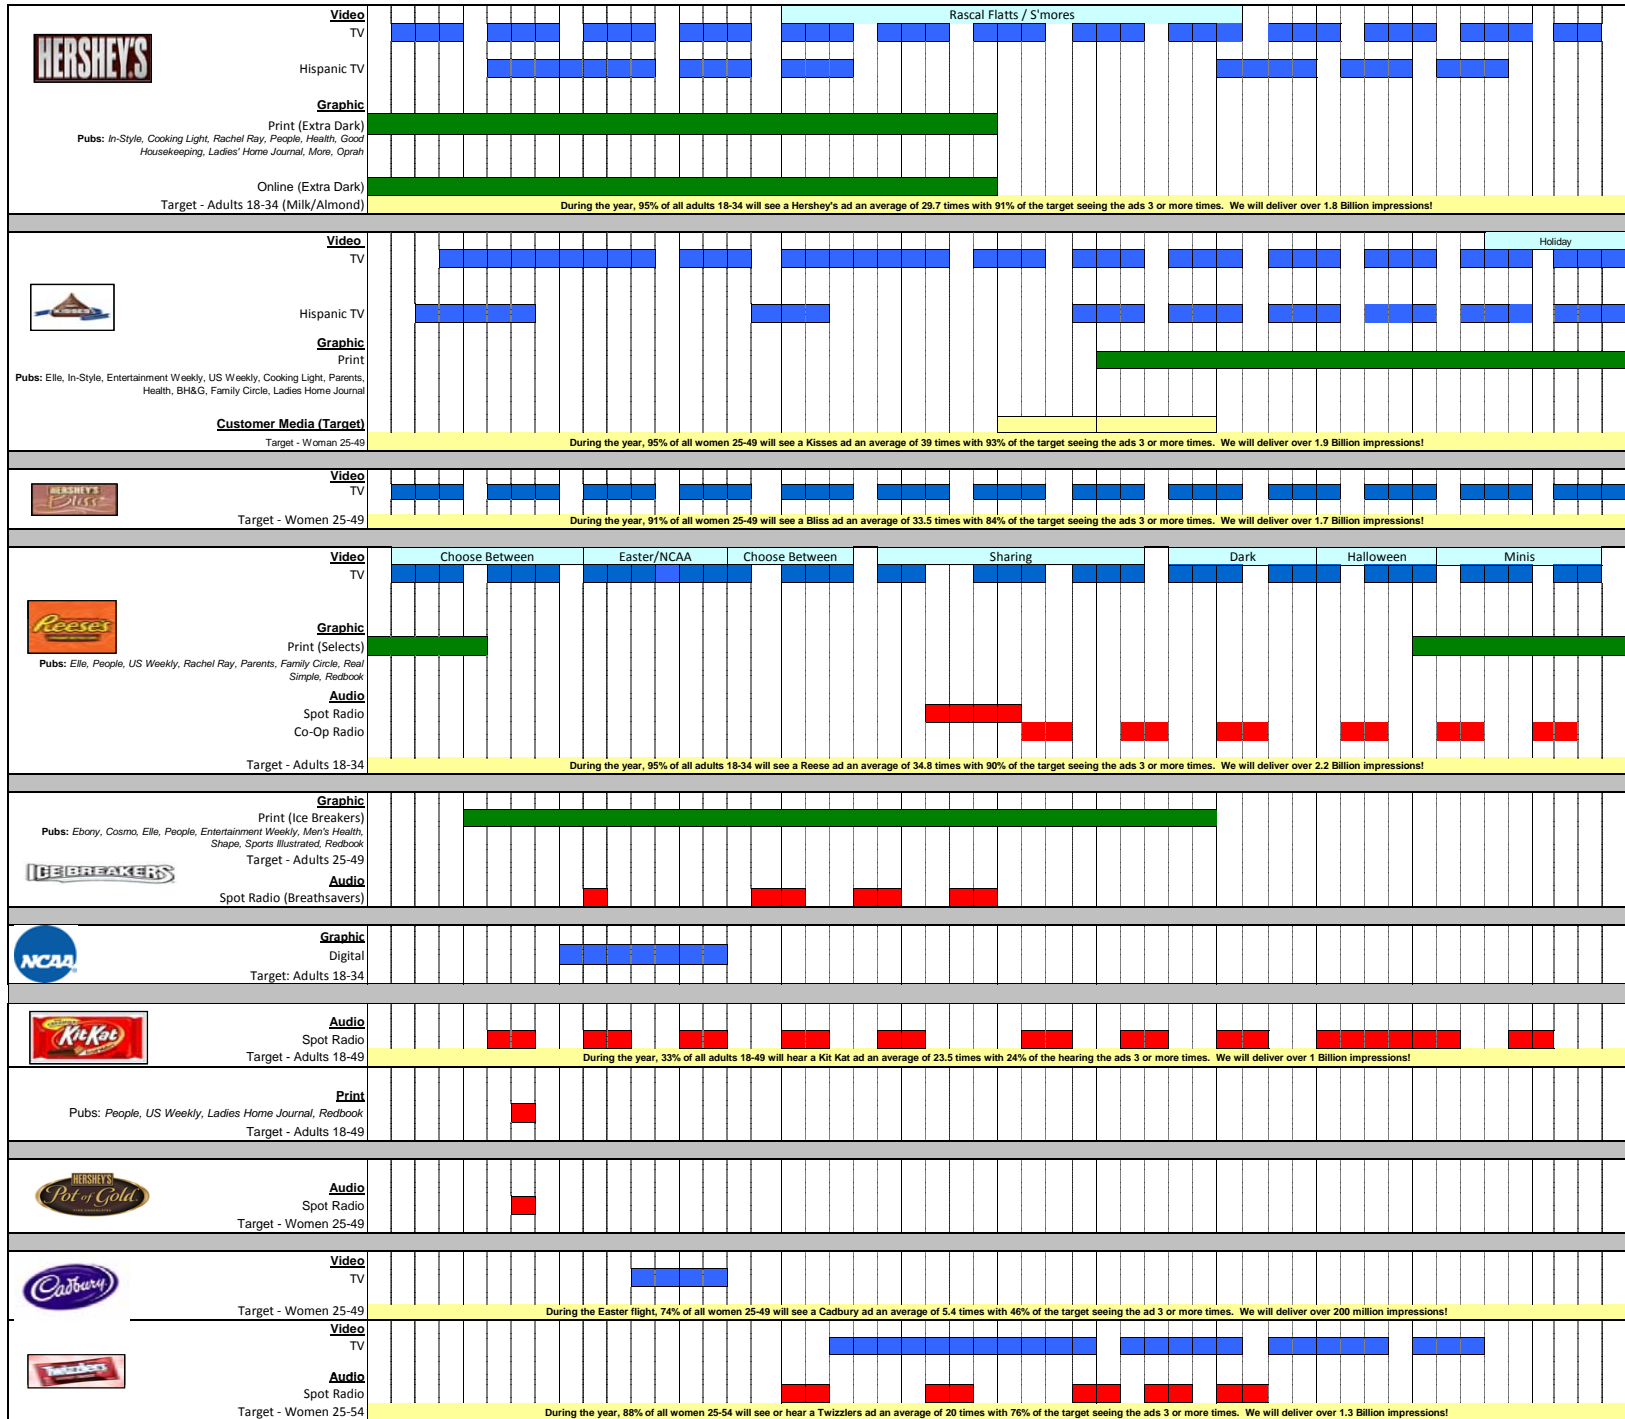

HERSHEY'S 2009 Media Flowchart

2009																																																			
January				February				March				April				May				June				July				August				September				October				November				December							
29	5	12	19	26	2	9	16	23	2	9	16	23	30	6	13	20	27	4	11	18	25	1	8	15	22	29	6	13	20	27	3	10	17	24	31	7	14	21	28	5	12	19	26	2	9	16	23	30	7	14	21

Holidays: V (V), E (E), MoD (MoD), MeD (MeD), J (J), L (L), H (H), T (T), C (C)

Note: Timing is subject to change